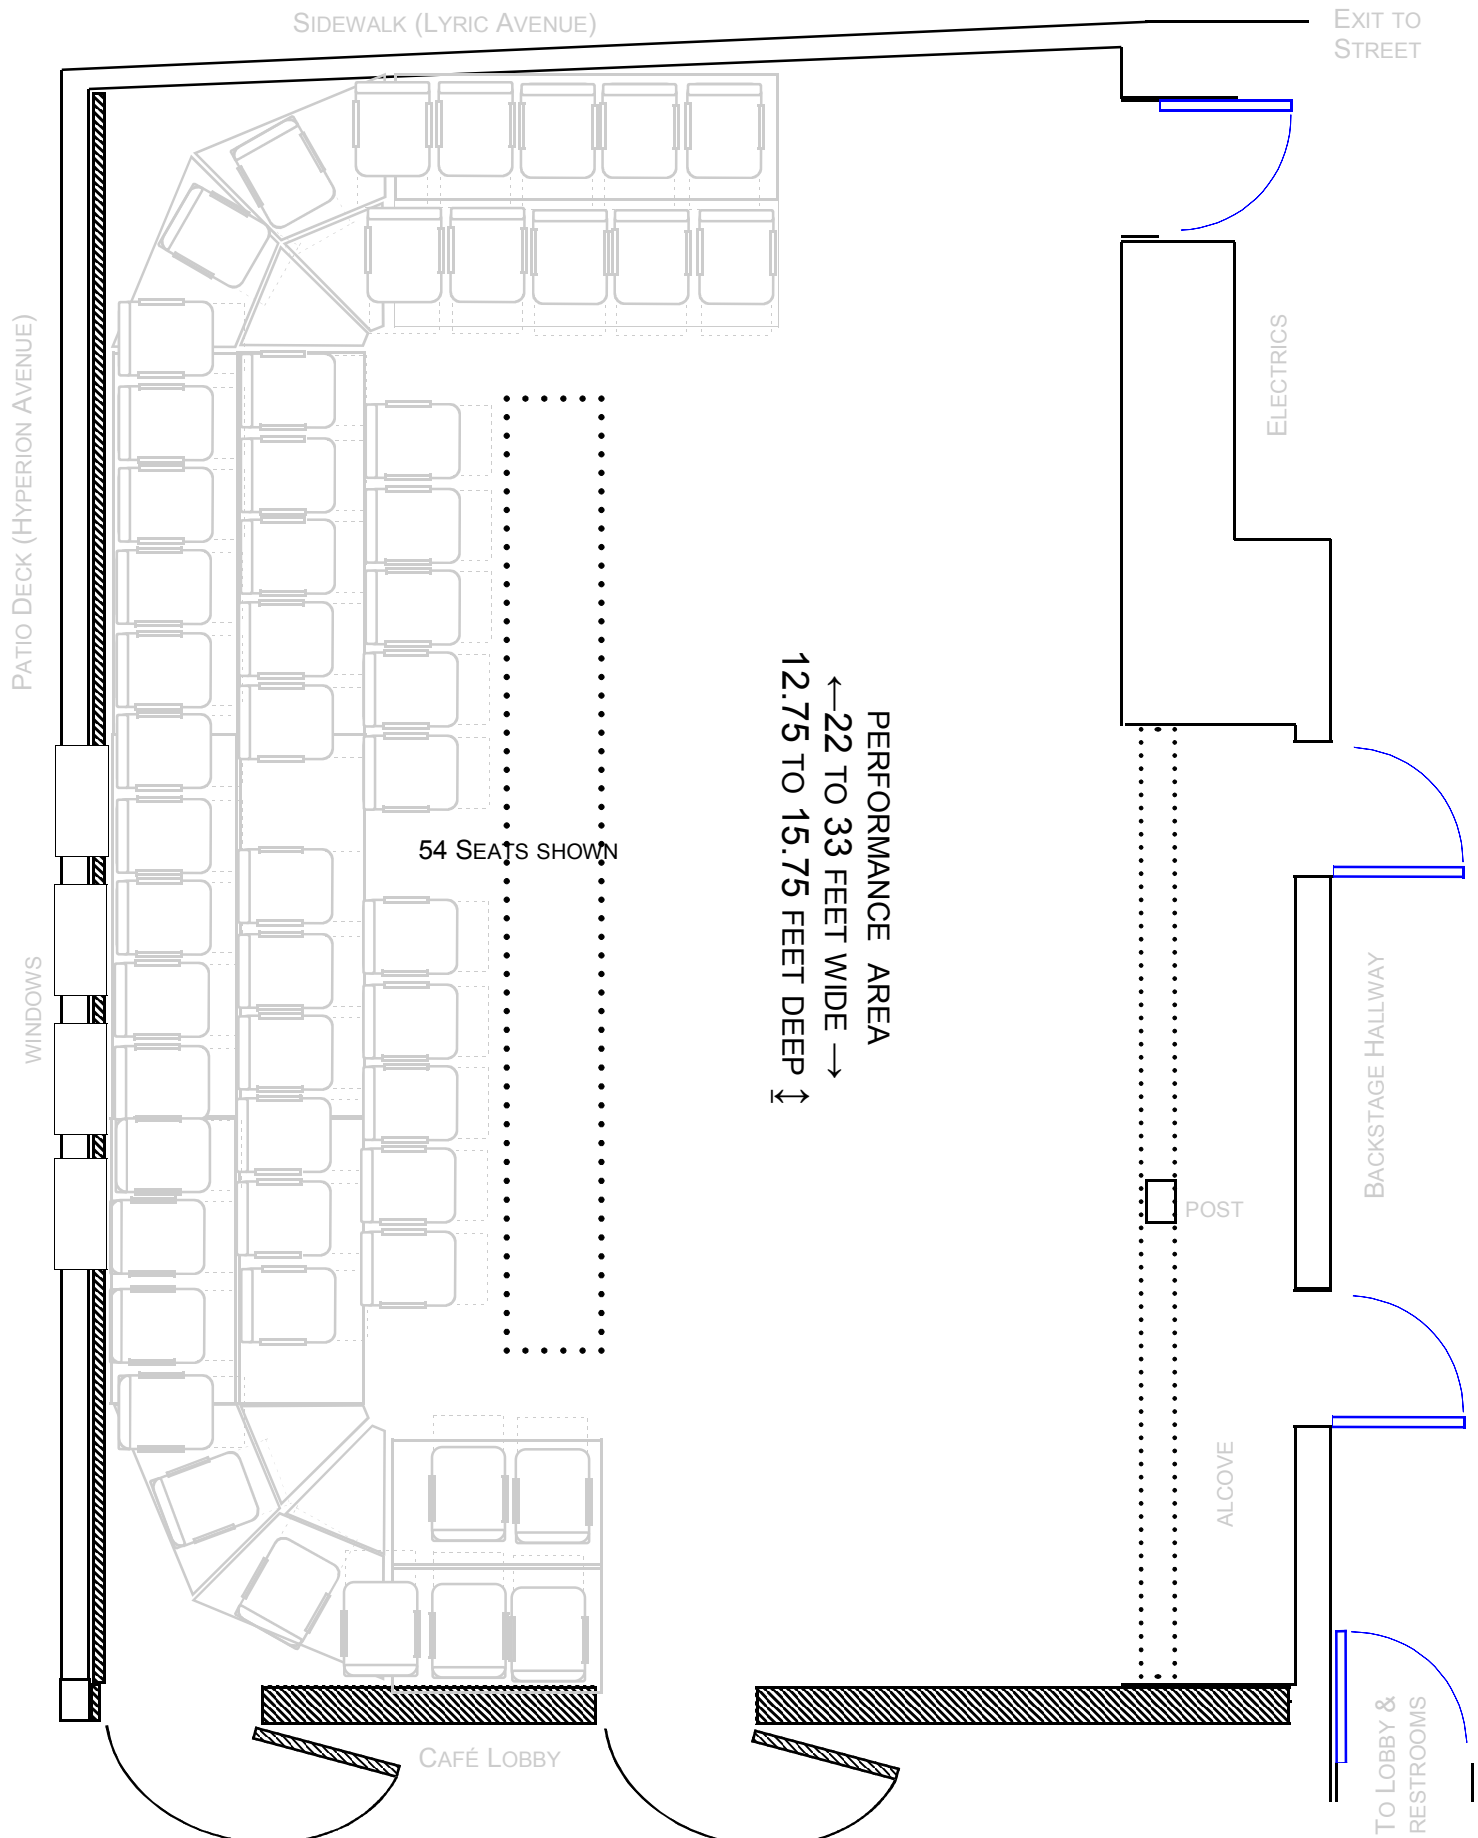

SIDEWALK (LYRIC AVENUE)

EXIT TO STREET

EMPTY ROOM DIMENSIONS

←21 FEET WIDE →
(+3 FEET WIDER AT ALCOVE)

33.5 FEET LONG ↑↓

SEAT SIZES:

EACH SEAT IS ABOUT 21 INCHES WIDE
AND EACH SEATING ROW IS 32 INCHES
FROM THE BACK OF YOUR SEAT TO
BACK OF THE ROW IN FRONT OF YOU.

NOTE:

ON THE FOLLOWING PAGES,
SEATS AND PLATFORMS ARE DRAWN
TO SCALE AS CLOSELY AS POSSIBLE.
BUT IN REAL LIFE, EXACT PLAYING SPACE
AND TOTAL NUMBER OF SEATS
THAT CAN BE COMFORTABLY ARRANGED
MAY VARY A LITTLE FROM THIS CHART.

PATIO DECK (HYPERION AVENUE)

WINDOWS

ELECTRICS

BACKSTAGE HALLWAY

POST

ALCOVE

WHICHEVER LOBBY DOOR IS
BLOCKED BY SEATS WILL BE
LOCKED AND MARKED "NOT IN USE."

CAFÉ LOBBY

TO LOBBY &
RESTROOMS

Scale: 1/4" = 1'0"

Scale: 1/4" = 1'0"

Scale: 1/4" = 1'0"