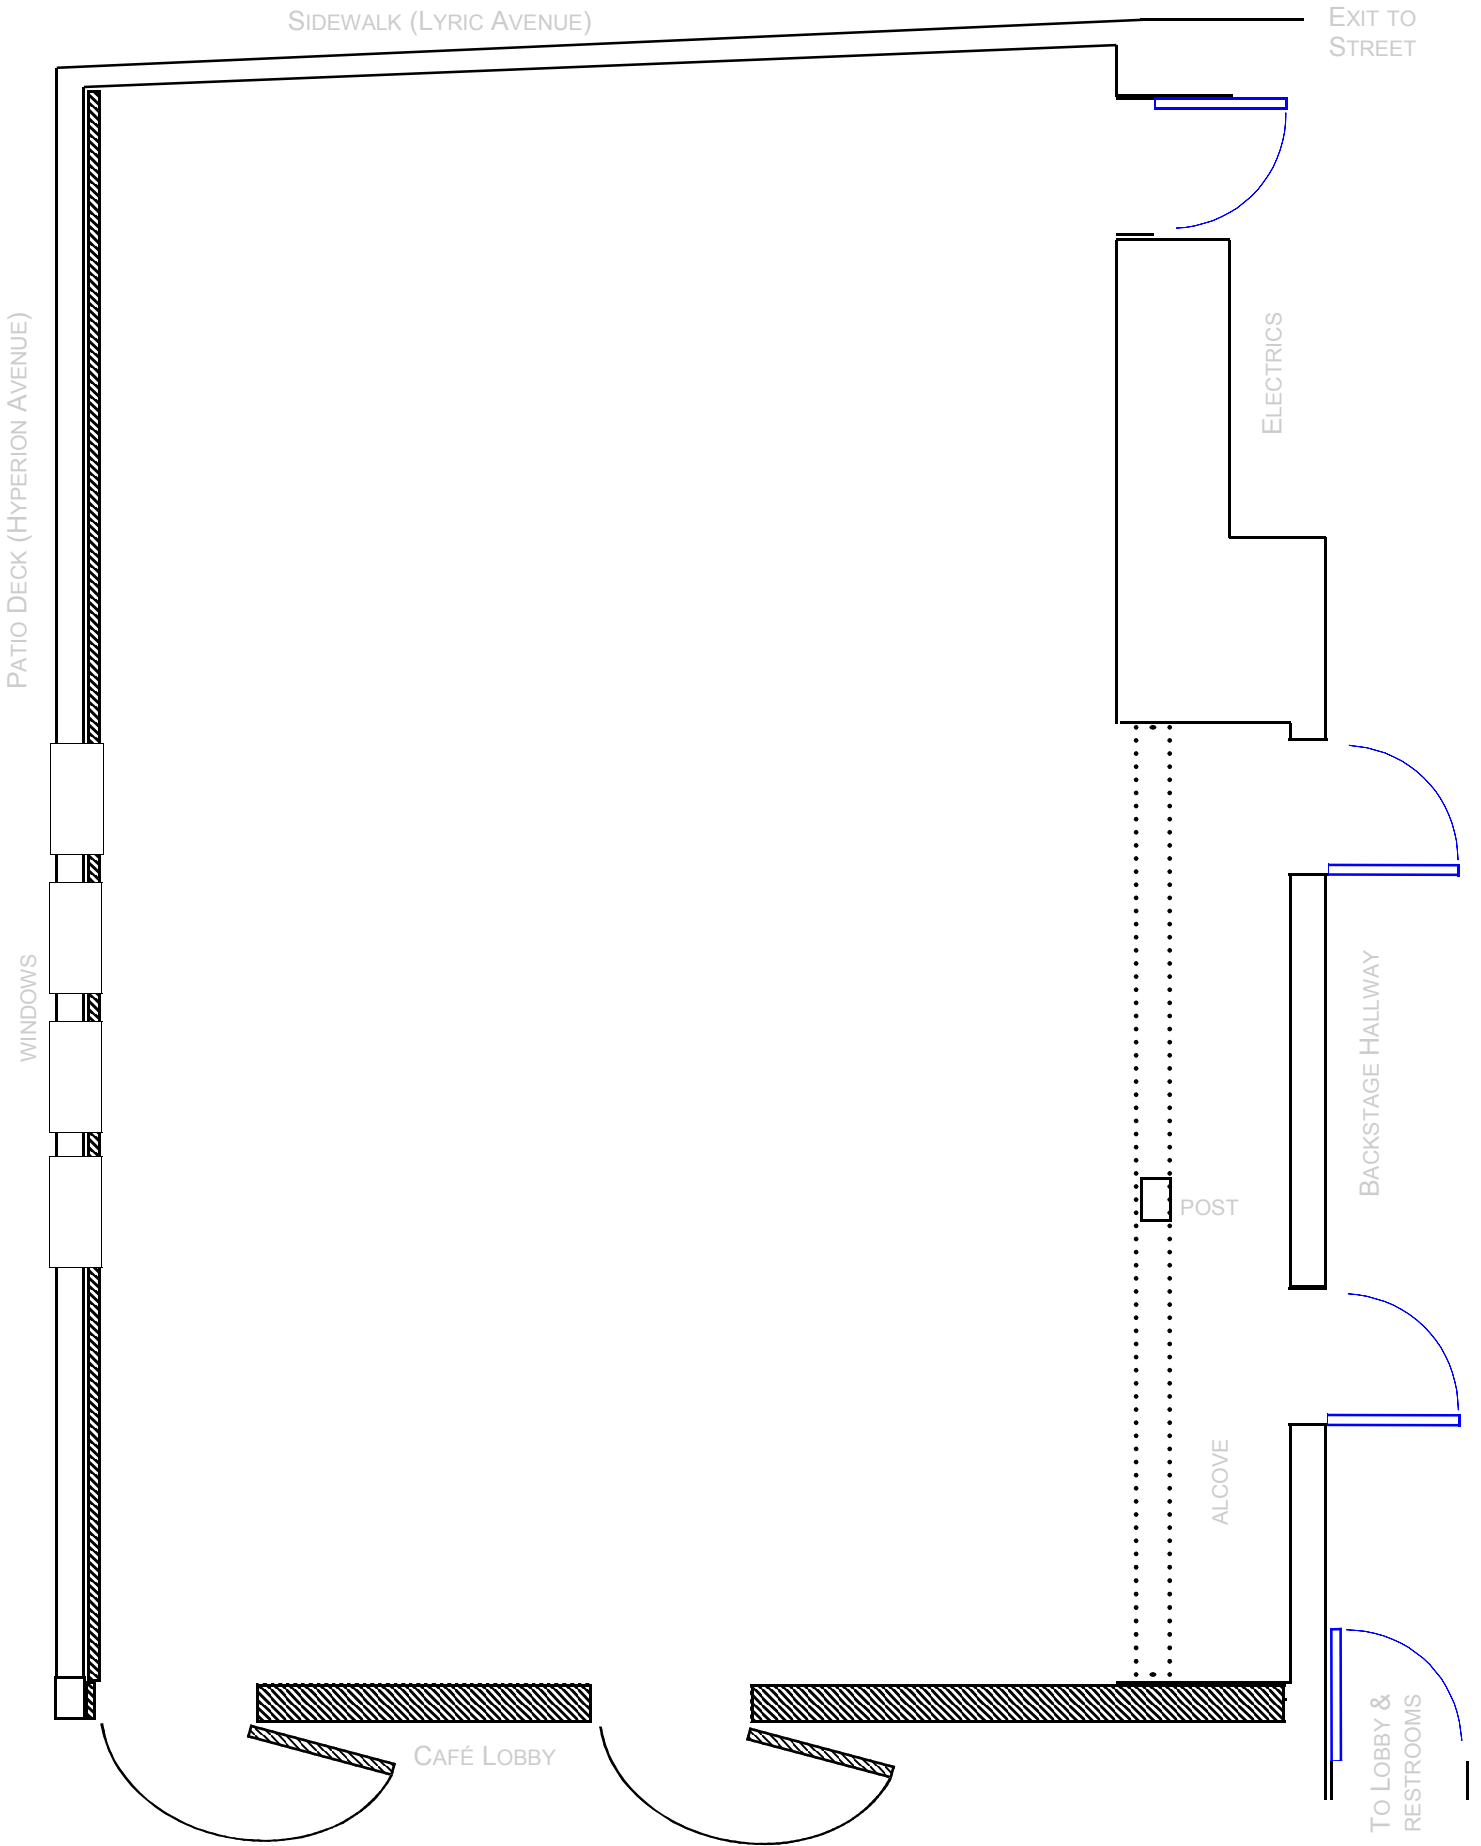

SIDEWALK (LYRIC AVENUE)

EXIT TO STREET

EMPTY ROOM DIMENSIONS

←21 FEET WIDE →
(+3 FEET WIDER AT ALCOVE)

33.5 FEET LONG ↑↓

SEAT SIZES:

EACH SEAT IS ABOUT 21 INCHES WIDE
AND EACH SEATING ROW IS 32 INCHES
FROM THE BACK OF YOUR SEAT TO
BACK OF THE ROW IN FRONT OF YOU.

NOTE:

ON THE FOLLOWING PAGES,
SEATS AND PLATFORMS ARE DRAWN
TO SCALE AS CLOSELY AS POSSIBLE.
BUT IN REAL LIFE, EXACT PLAYING SPACE
AND TOTAL NUMBER OF SEATS
THAT CAN BE COMFORTABLY ARRANGED
MAY VARY A LITTLE FROM THIS CHART.

TO LOBBY &
RESTROOMS

Scale: 1/4" = 1'0"

Scale: 1/4" = 1'0"

Scale: 1/4" = 1'0"